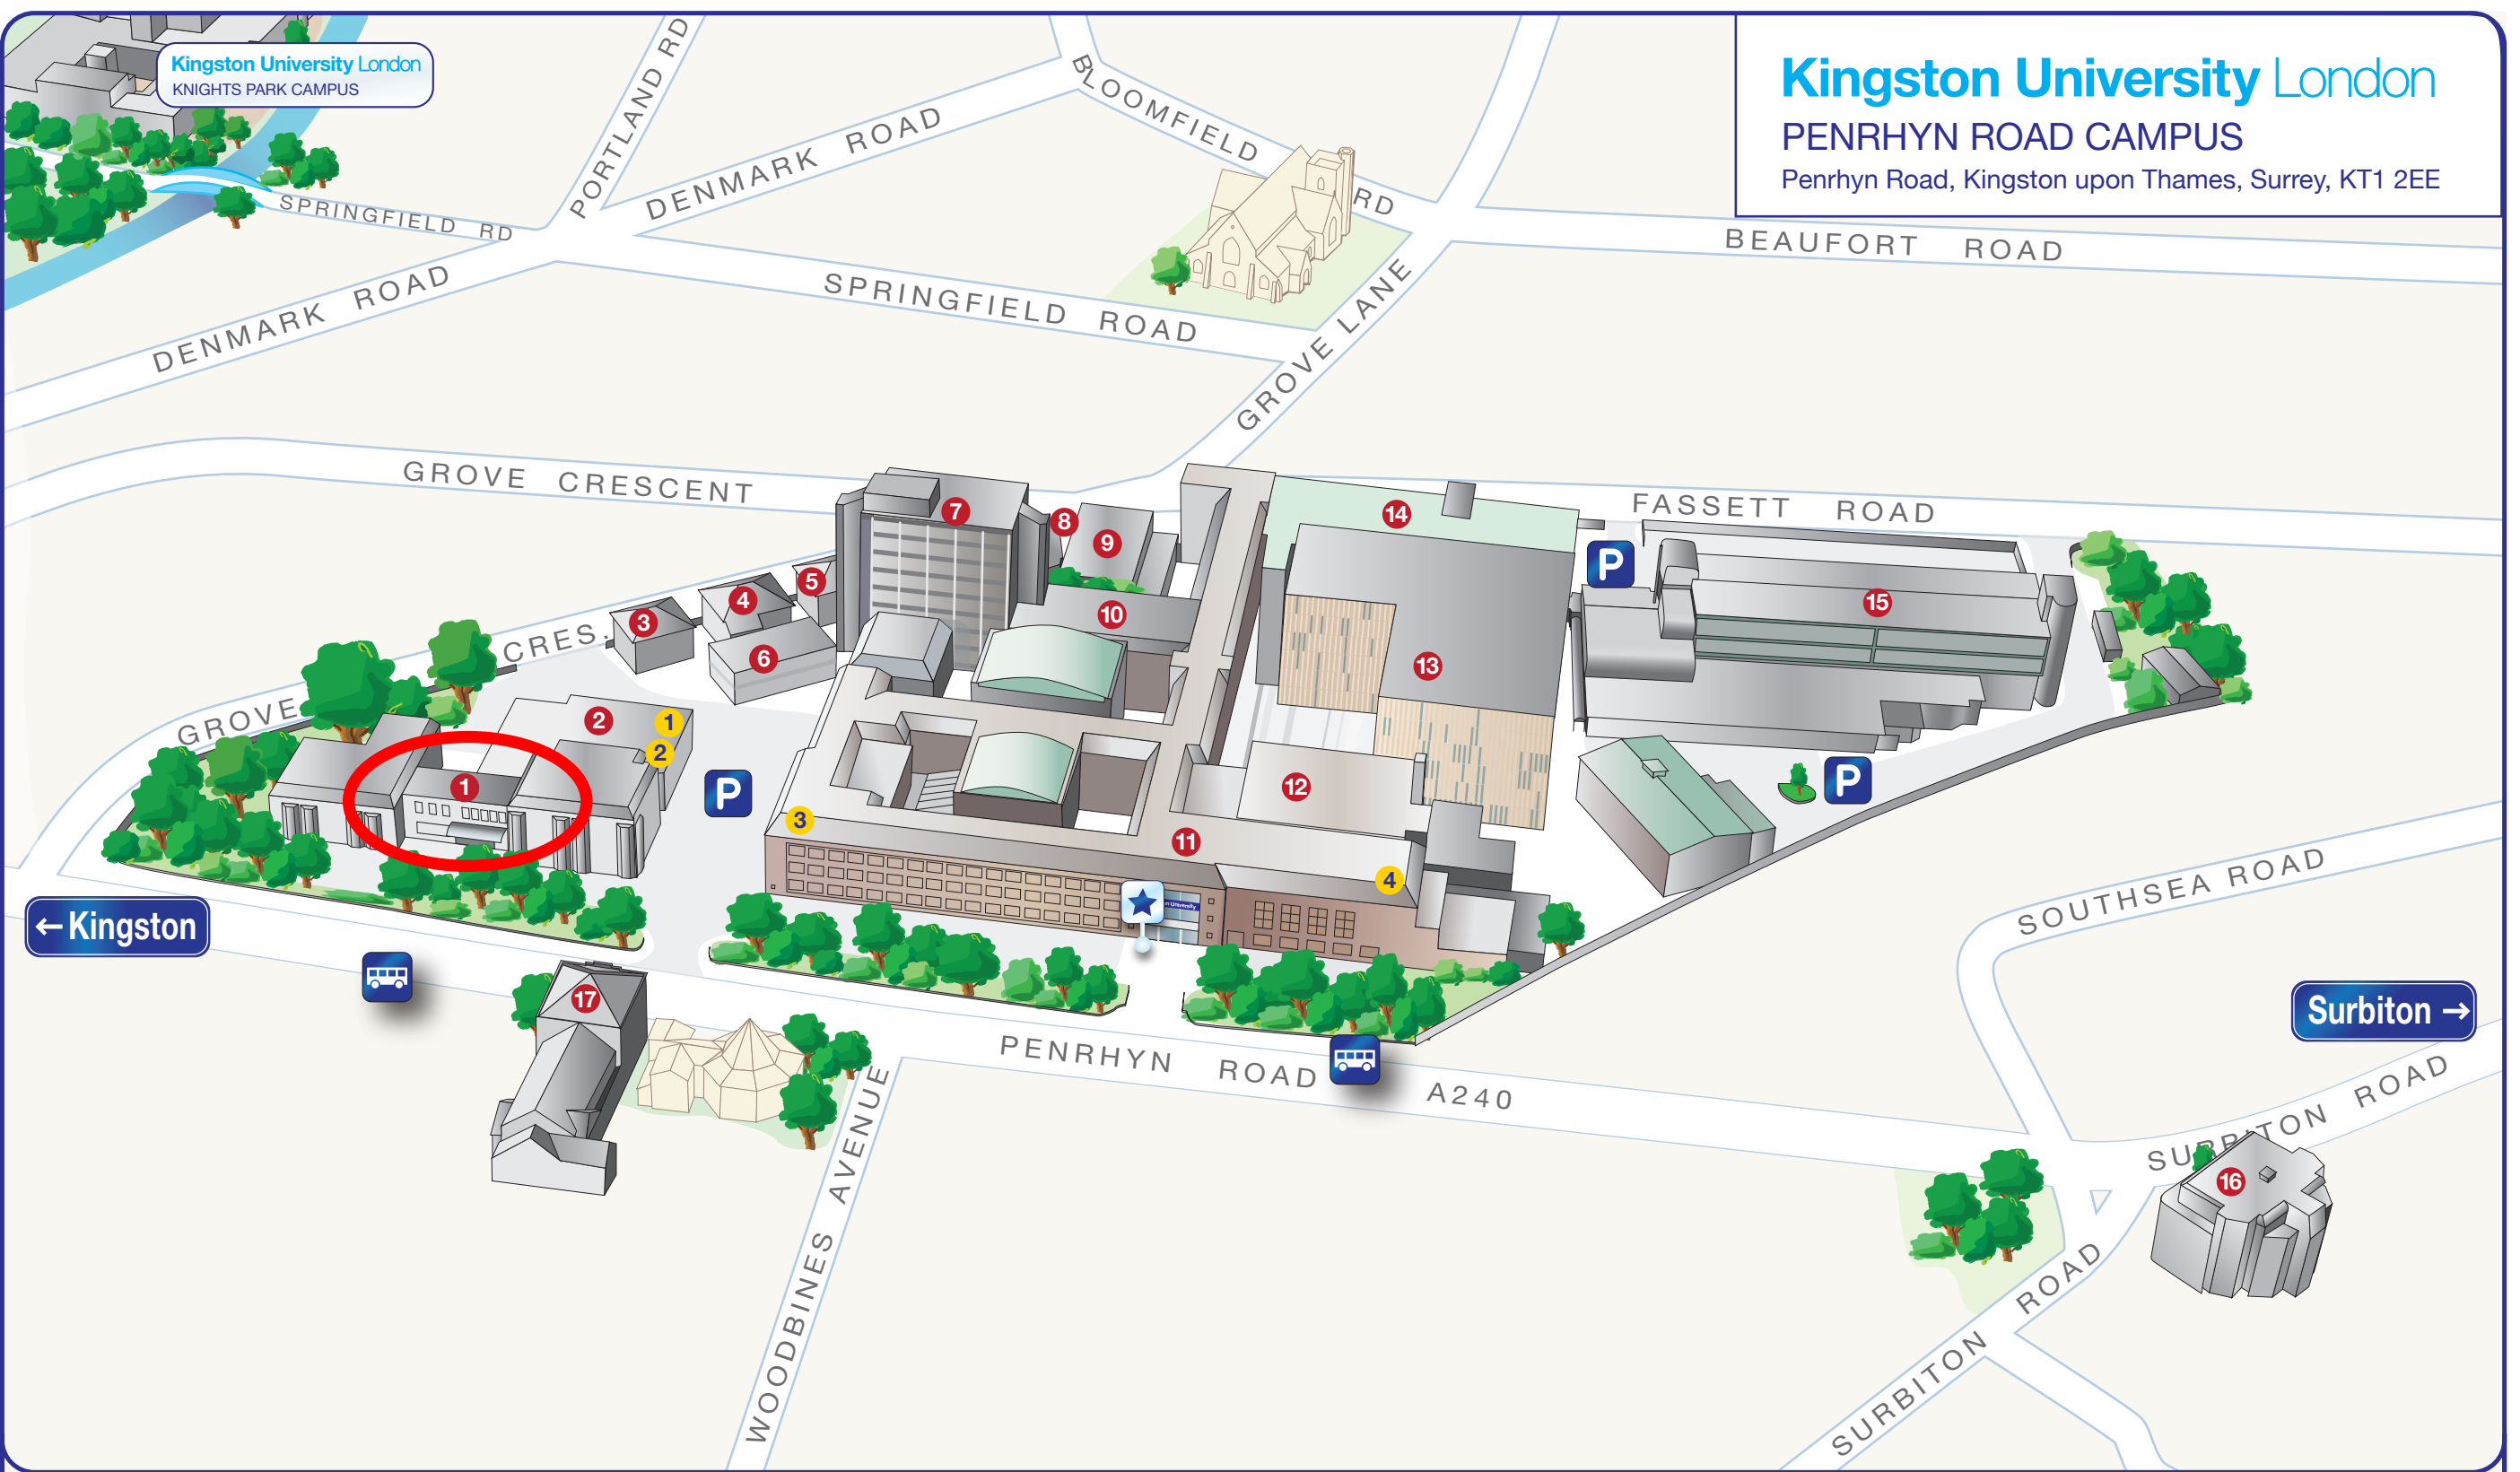

Kingston University London  
KNIGHTS PARK CAMPUS

# Kingston University London

## PENRHYN ROAD CAMPUS

Penrhyn Road, Kingston upon Thames, Surrey, KT1 2EE

- |                          |                                     |                                      |                               |                     |
|--------------------------|-------------------------------------|--------------------------------------|-------------------------------|---------------------|
| <b>1</b> Town House      | <b>6</b> Teaching Annex             | <b>11</b> Main Building              | <b>16</b> Cooper House        | <b>4</b> Canteen    |
| <b>2</b> Students' Union | <b>7</b> Tower Block                | <b>12</b> Science Block              | <b>17</b> Reg Bailey Building | University Bus Stop |
| <b>3</b> Grove House     | <b>8</b> Holmwood House             | <b>13</b> John Galsworthy Building   | <b>1</b> Bar                  | Main Reception      |
| <b>4</b> Crescent House  | <b>9</b> Fitness Centre             | <b>14</b> Eadward Muybridge Building | <b>2</b> Shop                 |                     |
| <b>5</b> Health Centre   | <b>10</b> Learning Resources Centre | <b>15</b> Sopwith Building           | <b>3</b> ATM / Cash Machine   |                     |