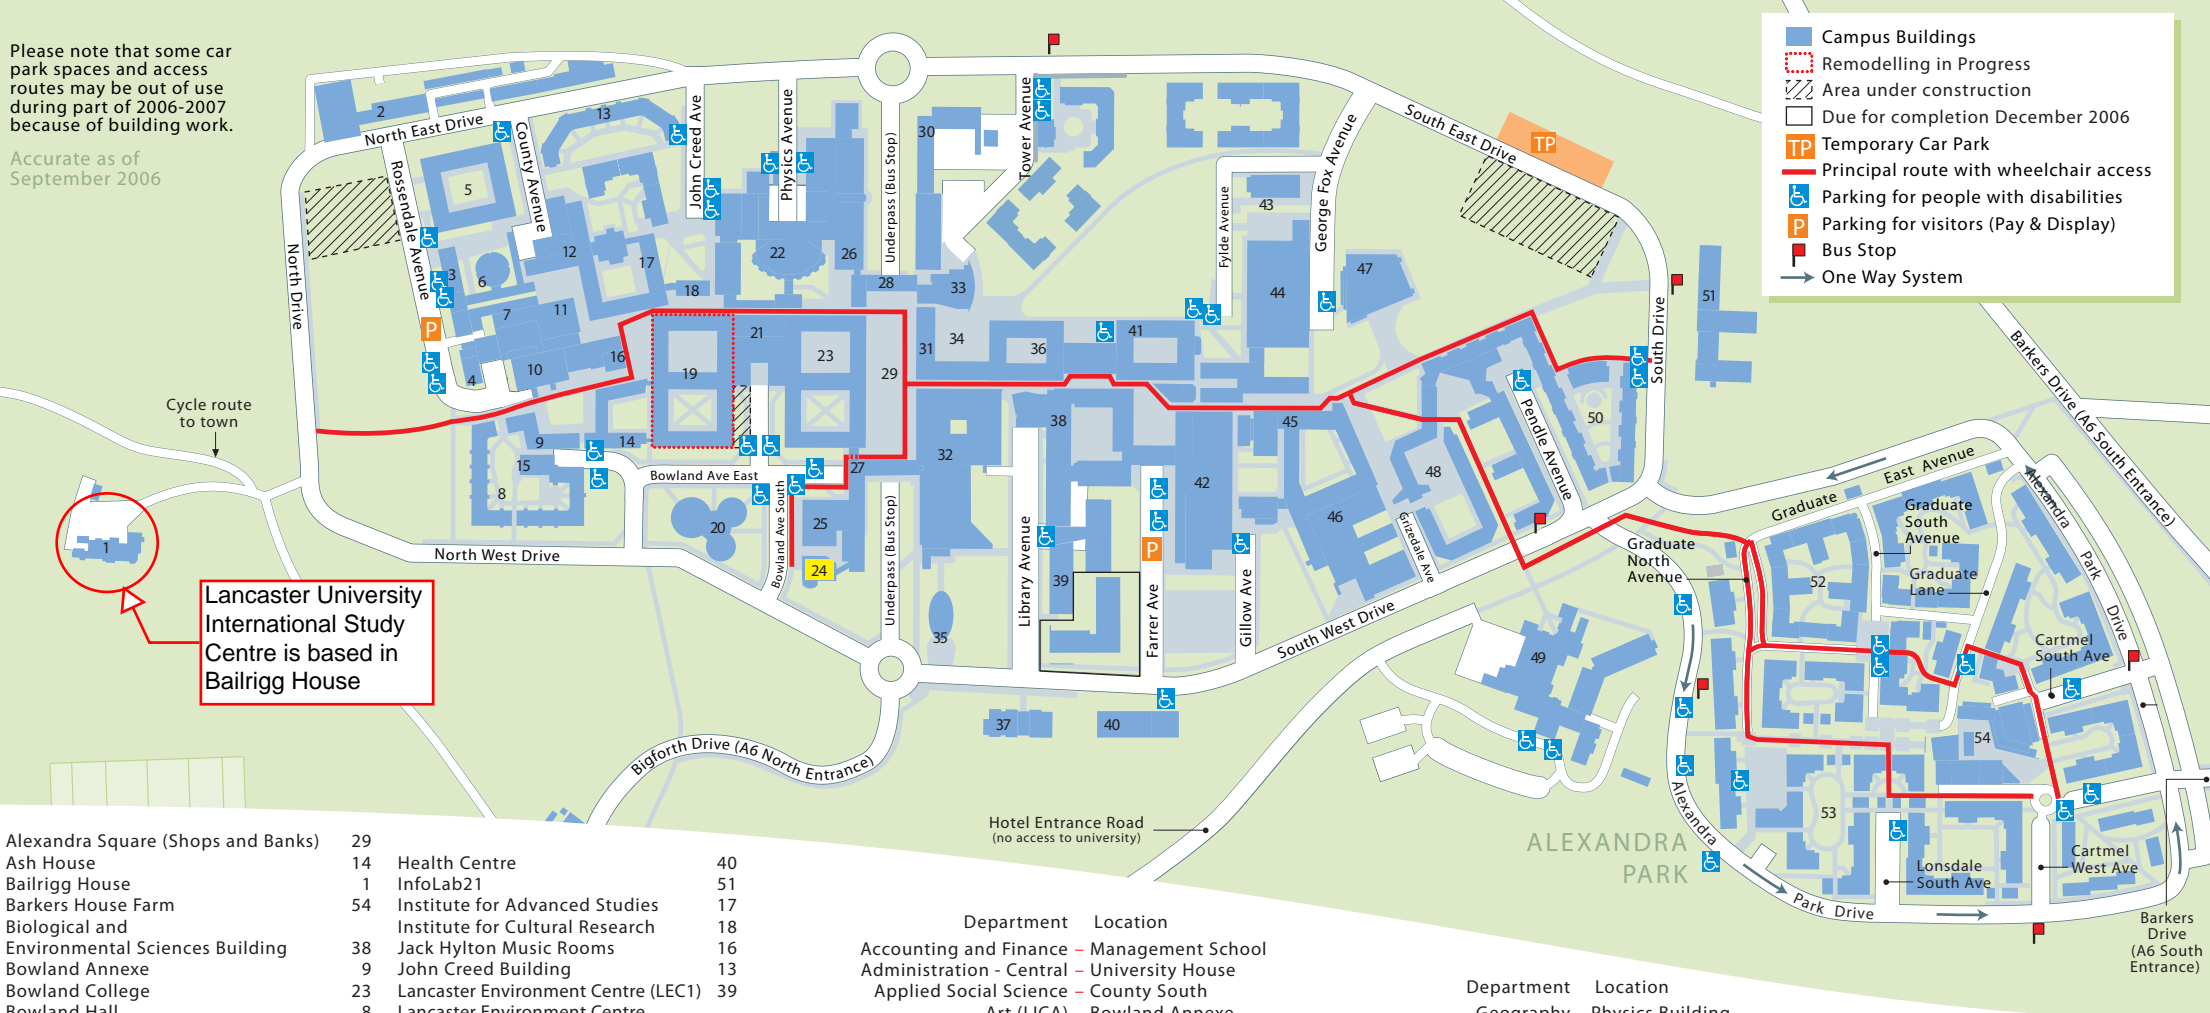

Please note that some car park spaces and access routes may be out of use during part of 2006-2007 because of building work.

Accurate as of September 2006

Lancaster University International Study Centre is based in Bailrigg House

Alexandra Square (Shops and Banks)	29	Health Centre	40
Ash House	14	InfoLab21	51
Bailrigg House	1	Institute for Advanced Studies	17
Barkers House Farm	54	Institute for Cultural Research	18
Biological and Environmental Sciences Building	38	Jack Hylton Music Rooms	16
Bowland Annexe	9	John Creed Building	13
Bowland College	23	Lancaster Environment Centre (LEC1)	39
Bowland Hall	8	Lancaster Environment Centre Workshops (LEC2)	2
Bowland North	19	Lancaster Environment Centre (LEC3)	39a
Bowland Tower East	28	Lancaster House Hotel	49
Bowland Tower South	31	Lancaster Leadership Centre	46
Cartmel College	54	Library	32
Central Workshops and Stores	30	Lonsdale College	53
CETAD	15	LUTV - Round House	6
Chaplaincy Centre	20	Management School	45
Computer Services (ISS)	25	Medical Education Centre	20a
Conference Centre	21	Music Building	4
County College	5	Nuffield Theatre	7
County South	12	Pendle College	50
County West	3	Peter Scott Gallery	11
Edward Roberts Court	34	Physics Building	26
Engineering Building	44	Pre-School Centre	37
Faraday Building	22	Reception Lodge	24
Furness College	36	Ruskin Library	35
Fylde College	41	Slaidburn House (Students' Union)	33
George Fox Building	47	Sports Centre	42
Graduate College	52	University House *	27
Great Hall	10	Whewell Building	43
Grizedale College	48		