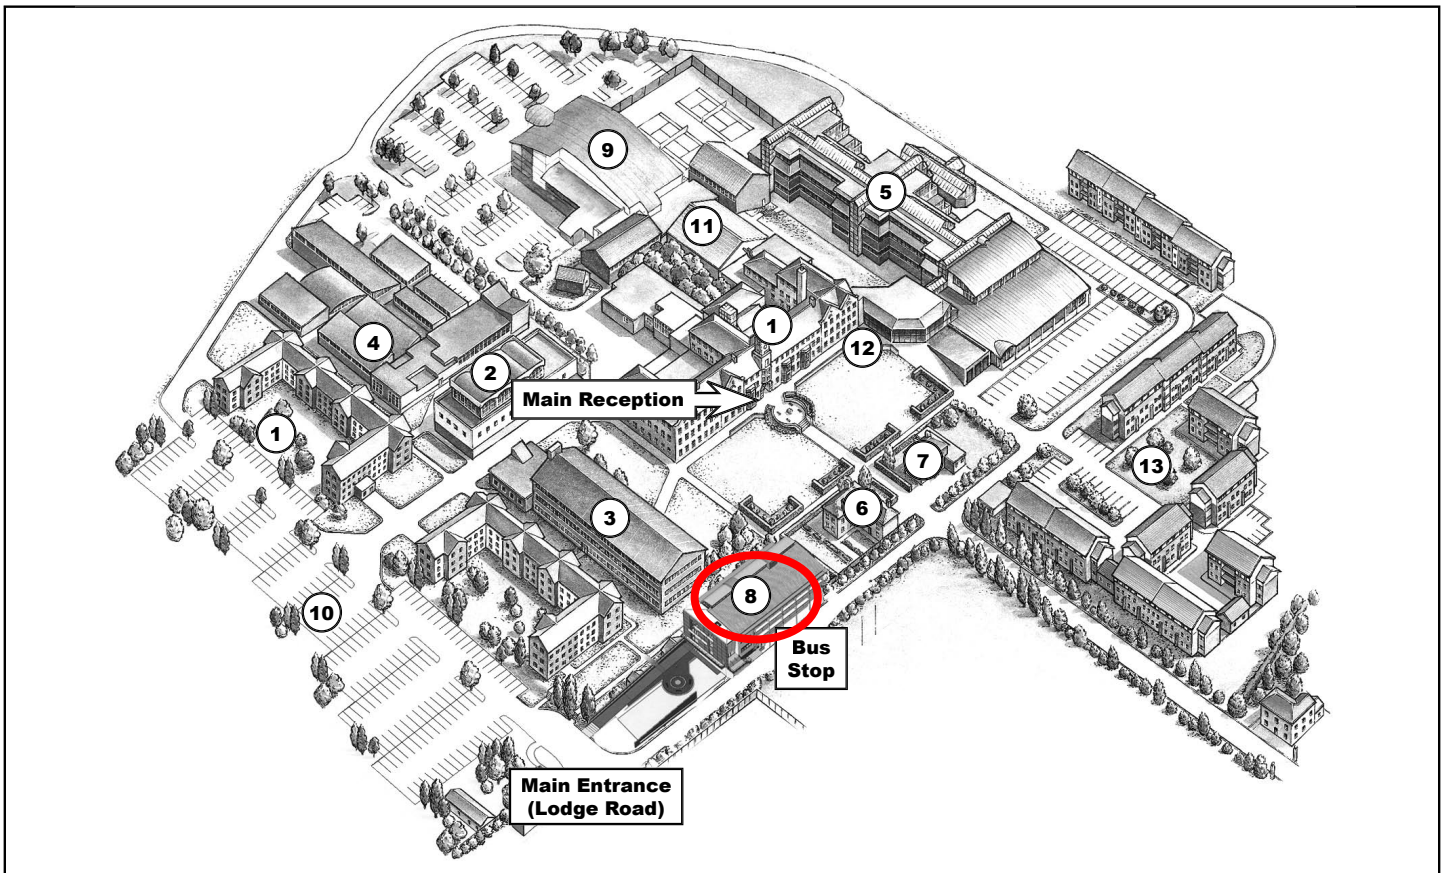

FINDING YOUR WAY

Caerleon Campus

University
of Wales,
Newport

Prifysgol
Cymru,
Casnewydd